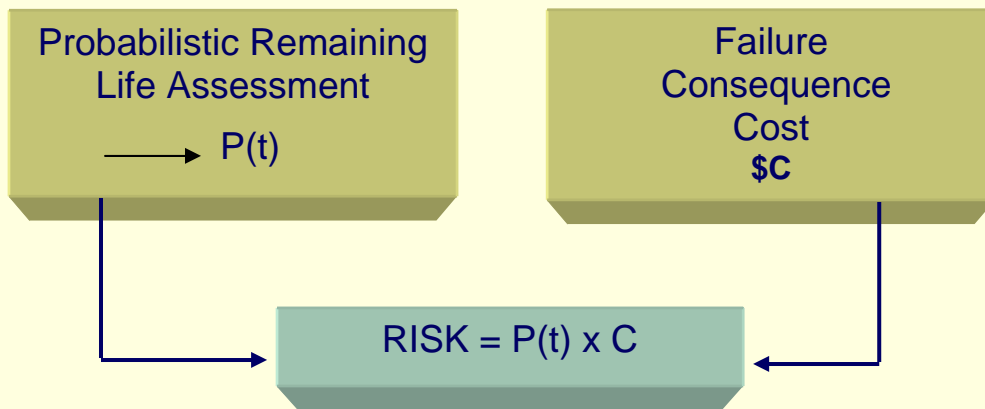

LIFEWISE™ PROGRAM

Risk-cost optimisation for component replacement planning

Financial optimisation

For more information, please contact:

TWI Ltd, Great Abington, Cambridge CB21 6AL, UK
Tel: + 44 (0) 1223 899000 Fax: + 44 (0) 1223 892588
E-mail: lifewise@twi.co.uk Website: www.twisoftware.com