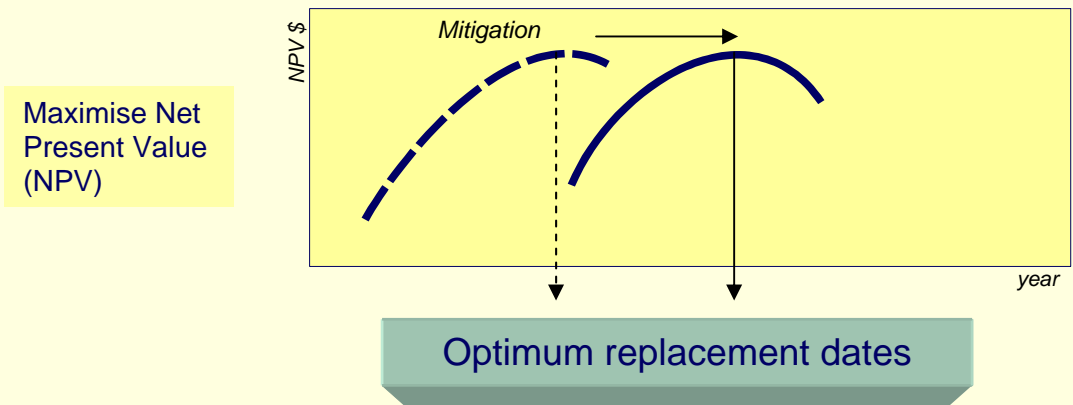

LIFEWISE™ PROGRAM

Risk-cost optimisation for component replacement planning

Financial optimisation

For more information, please contact:

TWI Ltd, Great Abington, Cambridge CB21 6AL, UK
Tel: + 44 (0) 1223 899000 Fax: + 44 (0) 1223 892588
E-mail: lifewise@twi.co.uk Website: www.twisoftware.com