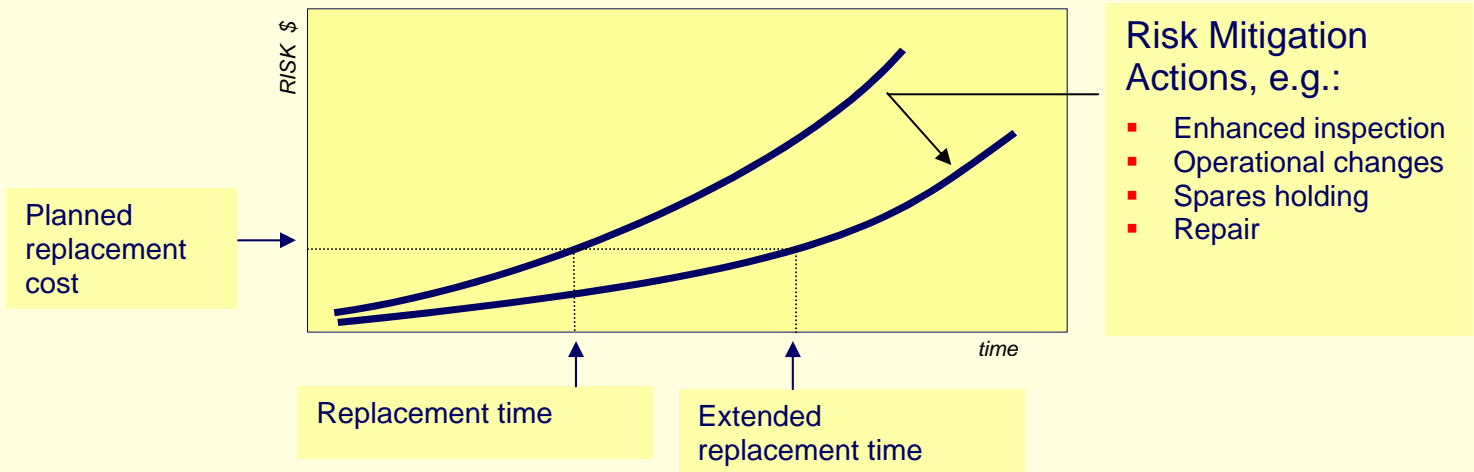

LIFEWISE™ PROGRAM

Risk-cost optimisation for component replacement planning

Financial optimisation

For more information, please contact:

TWI Ltd, Great Abington, Cambridge CB21 6AL, UK
Tel: + 44 (0) 1223 899000 Fax: + 44 (0) 1223 892588
E-mail: lifewise@twi.co.uk Website: www.twisoftware.com